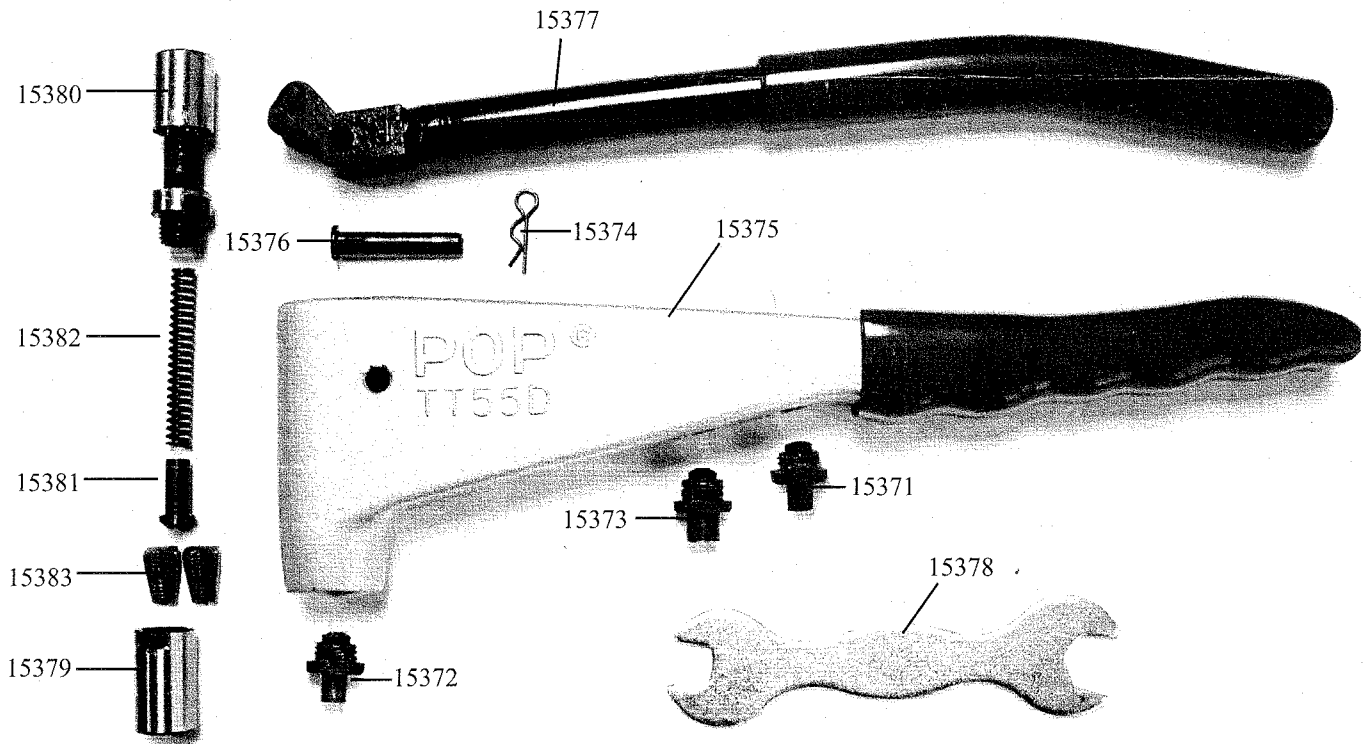

POP® TT55D BLIND RIVETING PLIER

! WARNING: ALWAYS WEAR EYE PROTECTION WHEN USING RIVET TOOL !

Parts List

15372	Nosepiece (3.2mm rivet)
15373	Nosepiece (4.0mm rivet)
15371	Nosepiece (2.4mm rivet)
15374	Fulcrum Pin R-Clip
15375	Pliers Body
15376	Fulcrum Pin Body
15377	Pliers Lever
15378	Spanners for Jaw Case (2)
15379	Jaw Case
15380	Inner Barrel
15381	Jaw Pusher
15382	Jaw Pusher Spring
15383	Jaws (pair)